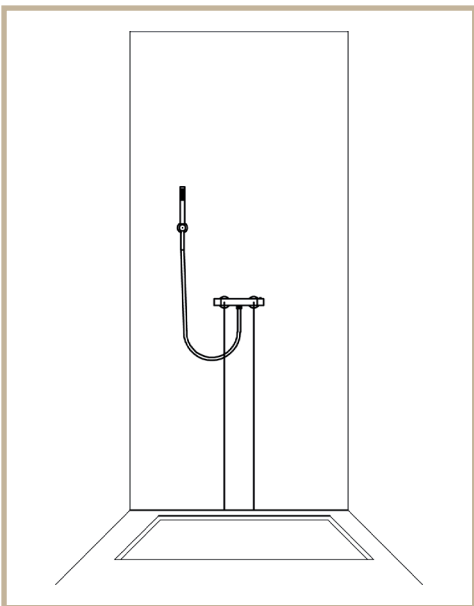

■ Rubinetto termostatico incasso +  
 Kit saliscendi con presa acqua.  
 Concealed thermostatic shower valve +  
 Slide rail kit with wall elbow.

■ Rubinetto termostatico incasso +  
 Duplex doccia.  
 Concealed thermostatic shower valve +  
 Hand shower kit.

## ■ Impianti con RUBINETTERIA ESTERNA ■ EXPOSED shower mixer solutions

■ **Rubinetto termostatico esterno doccia + Colonna doccia con deviatore.**  
Exposed thermostatic shower mixer + Shower column set with diverter.

■ **Rubinetto termostatico esterno doccia con deviatore + Colonna doccia.**  
Exposed thermostatic shower mixer with included diverter + Shower column set.

■ **Rubinetto termostatico esterno doccia + Colonna doccia con due flessibili**  
Exposed thermostatic shower mixer + Shower column set with 2 flexible hoses.

■ **Rubinetto termostatico esterno doccia + Duplex doccia.**  
Exposed thermostatic shower mixer + Hand shower kit.

■ **Rubinetto termostatico esterno doccia + Kit saliscendi con presa acqua.**  
Exposed thermostatic shower mixer + Slide rail kit with wall elbow.