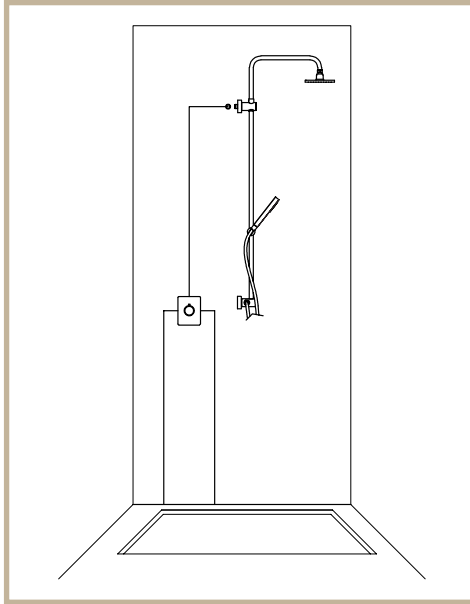

Le proposte sono con rubinetti termostatici ad incasso con connessioni da 1 a 5 vie, oppure l'uso di rubinetteria esterna.

Omez offers shower solutions with personalized water plant.

The solutions are with concealed thermostatic shower valve with diverter, from 1 to 5 way-diverter, or it is possible to install exposed shower mixer, with 1 way-diverter on the column or directly on the mixer.

■ Ecco alcuni esempi / Here there some examples

**1 VIA**  
**1 WAY**

■ Impianti con RUBINETTERIA AD INCASSO  
 ■ BUILT-IN thermostatic shower valve solution

■ Rubinetto termostatico incasso +  
 Colonna doccia con presa acqua bassa.  
 Concealed thermostatic shower valve +  
 Shower column with lower water in-let.

■ Rubinetto termostatico incasso +  
 Colonna doccia con presa acqua alta.  
 Concealed thermostatic shower valve + Shower column  
 with upper water in-let.

■ Rubinetto termostatico incasso +  
 completo soffione con braccio.  
 Concealed thermostatic shower valve + Lateral shower  
 head kit.