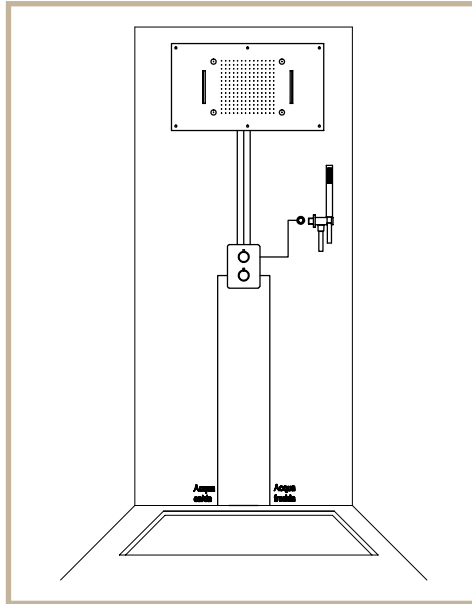

■ BUILT-IN thermostatic shower valve solution

■ Rubinetto termostatico con deviatore a 4 vie +  
Soffione incasso 2 getti + Kit saliscendi con presa  
acqua + Unica soluzione body jets.  
Concealed thermostatic shower valve with 4 way diverter +  
2 Jet ceiling shower head + Slide rail kit with wall elbow +  
Body jets in single solution.