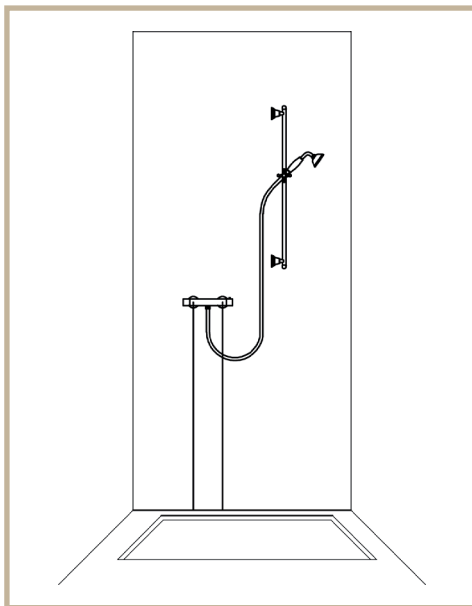

■ Rubinetto termostatico incasso +  
 Kit saliscendi con presa acqua.  
 Concealed thermostatic shower valve +  
 Slide rail kit with wall elbow.

■ Rubinetto termostatico incasso +  
 Duplex doccia.  
 Concealed thermostatic shower valve +  
 Hand shower kit.

## ■ Impianti con RUBINETTERIA ESTERNA ■ EXPOSED shower mixer solutions

■ **Rubinetto termostatico esterno doccia + Colonna doccia con deviatore.**  
Exposed thermostatic shower mixer + Shower column set with diverter.

■ **Rubinetto termostatico esterno doccia con deviatore + Colonna doccia.**  
Exposed thermostatic shower mixer with included diverter + Shower column set.

■ **Rubinetto termostatico esterno doccia + Colonna doccia con due flessibili**  
Exposed thermostatic shower mixer + Shower column set with 2 flexible hoses.

■ **Rubinetto termostatico esterno doccia + Duplex doccia.**  
Exposed thermostatic shower mixer + Hand shower kit.

■ **Rubinetto termostatico esterno doccia + Kit saliscendi con presa acqua.**  
Exposed thermostatic shower mixer + Slide rail kit with wall elbow.