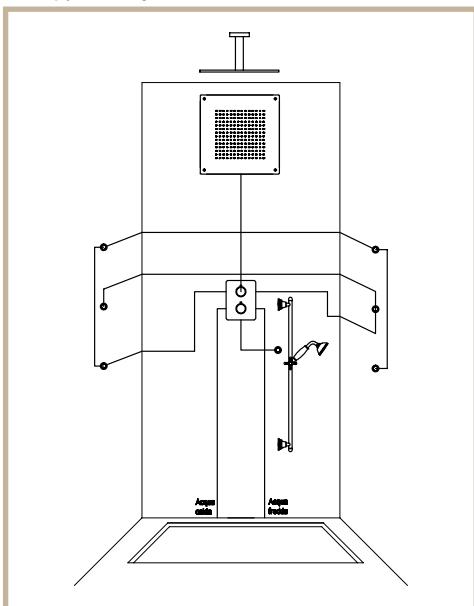

■ Rubinetto termostatico con deviatore a 4 vie +
Completo soffione con braccio +
Divisi body jets (4 getto pioggia - 2 getto nebulizzato) +
Kit saliscendi con presa acqua.
Concealed thermostatic shower valve with 4 way diverter +
Shower head kit + Divided body jets (4 rain jet - 2 mist jet)
+ Slide rail kit with wall elbow.