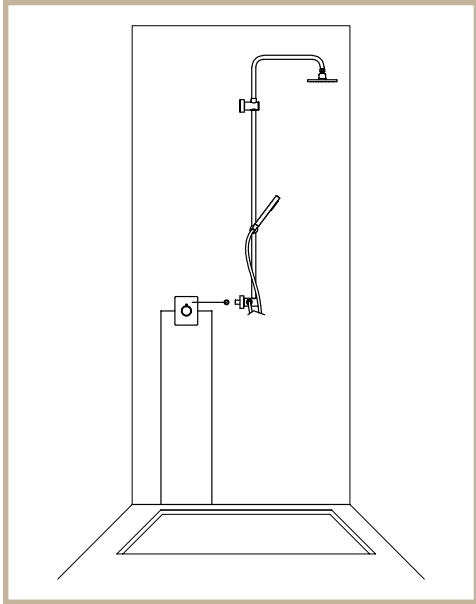

Le proposte sono con rubinetti termostatici ad incasso con connessioni da 1 a 5 vie, oppure l'uso di rubinetteria esterna.

Omez offers shower solutions with personalized water plant.

The solutions are with concealed thermostatic shower valve with diverter, from 1 to 5 way-diverter, or it is possible to install exposed shower mixer, with 1 way-diverter on the column or directly on the mixer.

■ Ecco alcuni esempi / Here there some examples

**1 VIA**  
**1 WAY**

■ Impianti con RUBINETTERIA AD INCASSO  
 ■ BUILT-IN thermostatic shower valve solution

■ Rubinetto termostatico incasso +  
 Colonna doccia con presa acqua bassa.  
 Concealed thermostatic shower valve +  
 Shower column with lower water in-let.

■ Rubinetto termostatico incasso +  
 Colonna doccia con presa acqua alta.  
 Concealed thermostatic shower valve + Shower column  
 with upper water in-let.

■ Rubinetto termostatico incasso +  
 completo soffione con braccio.  
 Concealed thermostatic shower valve + Lateral shower  
 head kit.