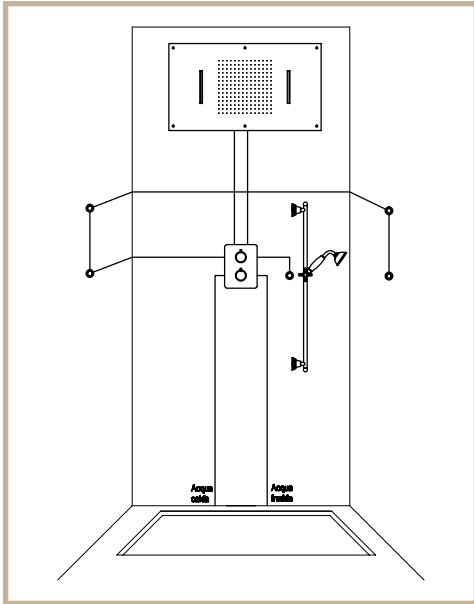

■ BUILT-IN thermostatic shower valve solution

■ Rubinetto termostatico con deviatore a 4 vie +  
Soffione incasso 2 getti + Kit saliscendi con presa  
acqua + Unica soluzione body jets.  
Concealed thermostatic shower valve with 4 way diverter +  
2 Jet ceiling shower head + Slide rail kit with wall elbow +  
Body jets in single solution.