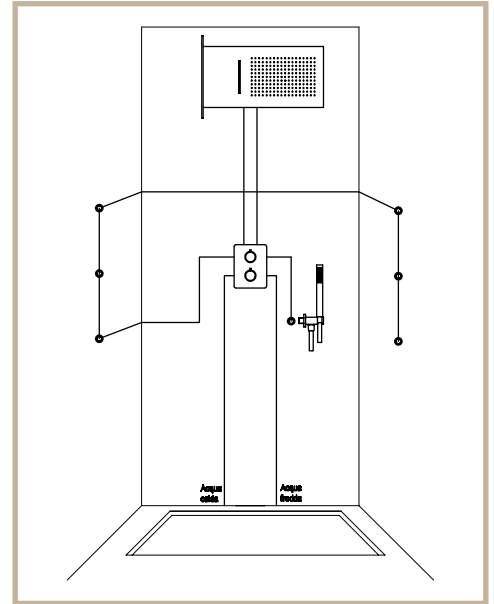

■ BUILT-IN thermostatic shower valve solution

■ Rubinetto termostatico con deviatore a 4 vie +  
Soffione incasso 2 getti + Kit saliscendi con presa  
acqua + Unica soluzione body jets.  
Concealed thermostatic shower valve with 4 way diverter +  
2 Jet ceiling shower head + Slide rail kit with wall elbow +  
Body jets in single solution.